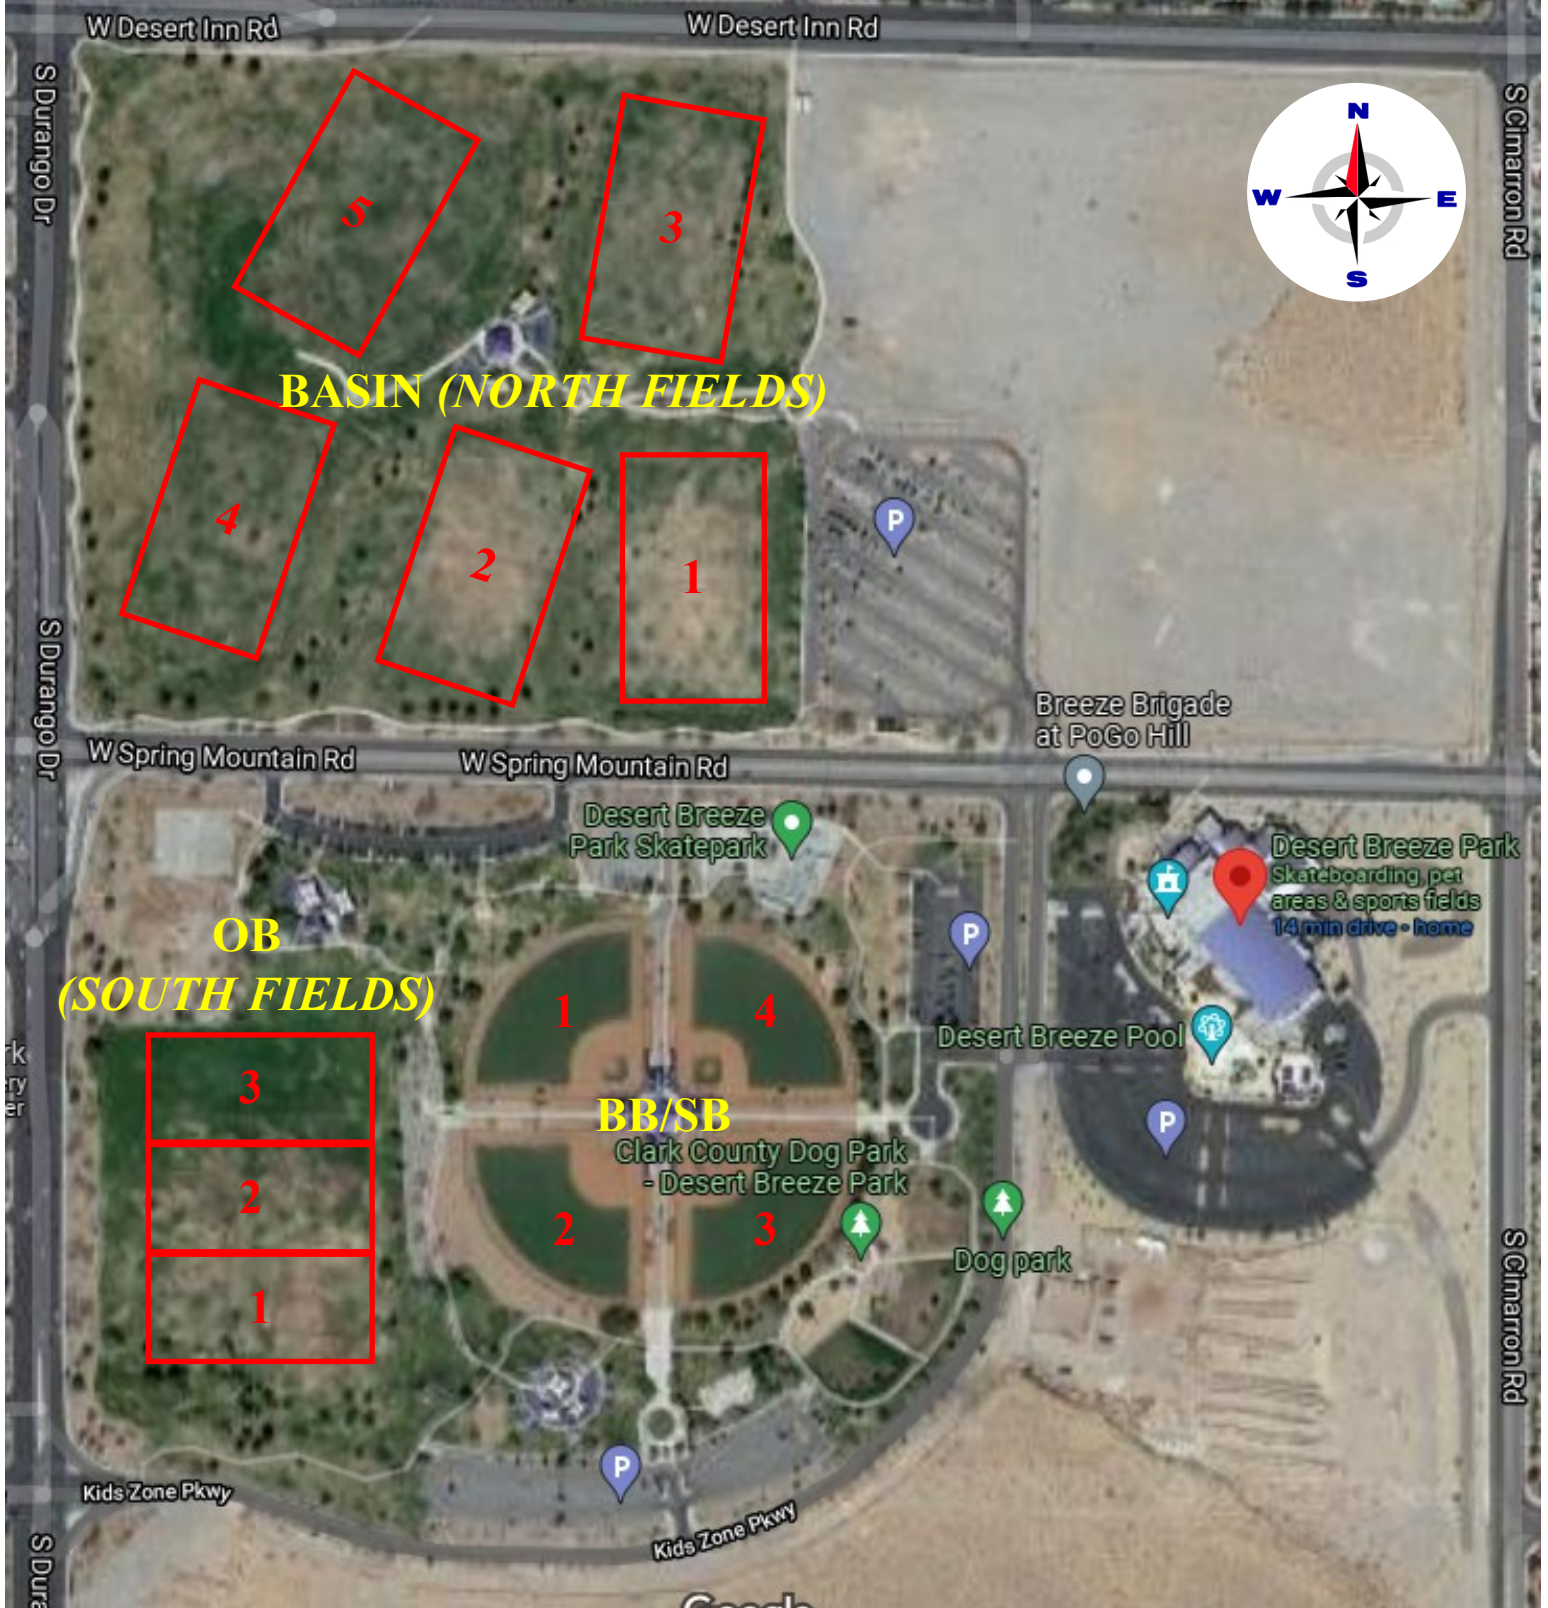

DESERT BREEZE

8275 SPRING MT RD, 89117

BASIN #1-5, Multi-Use, Lit, No Fencing

OB #1-3, Multi-Use, Lit, No Fencing

*BB/SB # 1-4, 60', 65', 70', or 80' Base Paths, Lit, Fencing,
Dirt Infield, Synthetic Turf Outfield*

DESERT BREEZE

8275 SPRING MT RD, 89117

BASIN #1-5, Multi-Use, Lit, No Fencing

DESERT BREEZE

8275 SPRING MT RD, 89117

OB #1-3, Multi-Use, Lit, No Fencing

DESERT BREEZE

8275 SPRING MT RD, 89117

*BB/SB # 1-4, 60', 65', 70', or 80' Base Paths, Lit, Fencing,
Dirt Infield, Synthetic Turf Outfield*